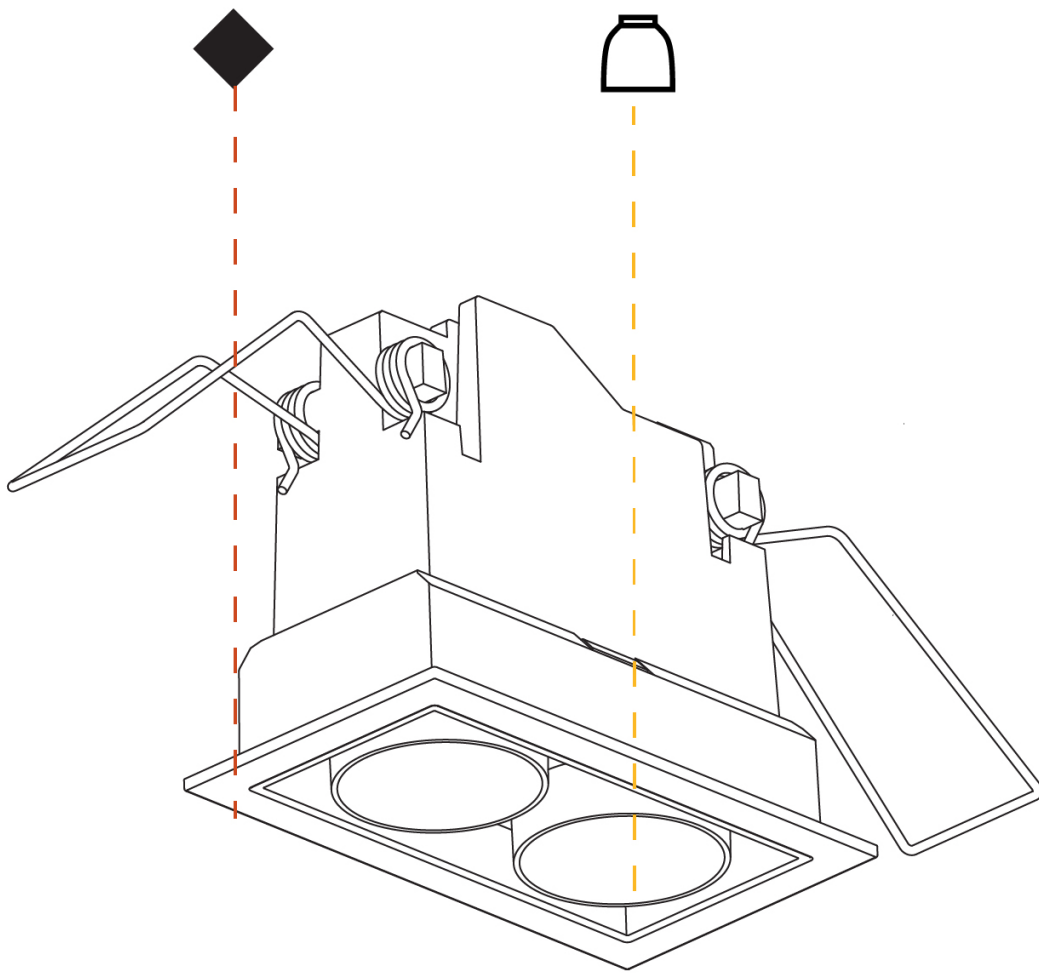

MAGIQ 2 CELL RECESSED

A35631-

PROJECT	_____
TYPE	_____
SPECIFIER	_____
QUANTITY	_____
DATE	_____