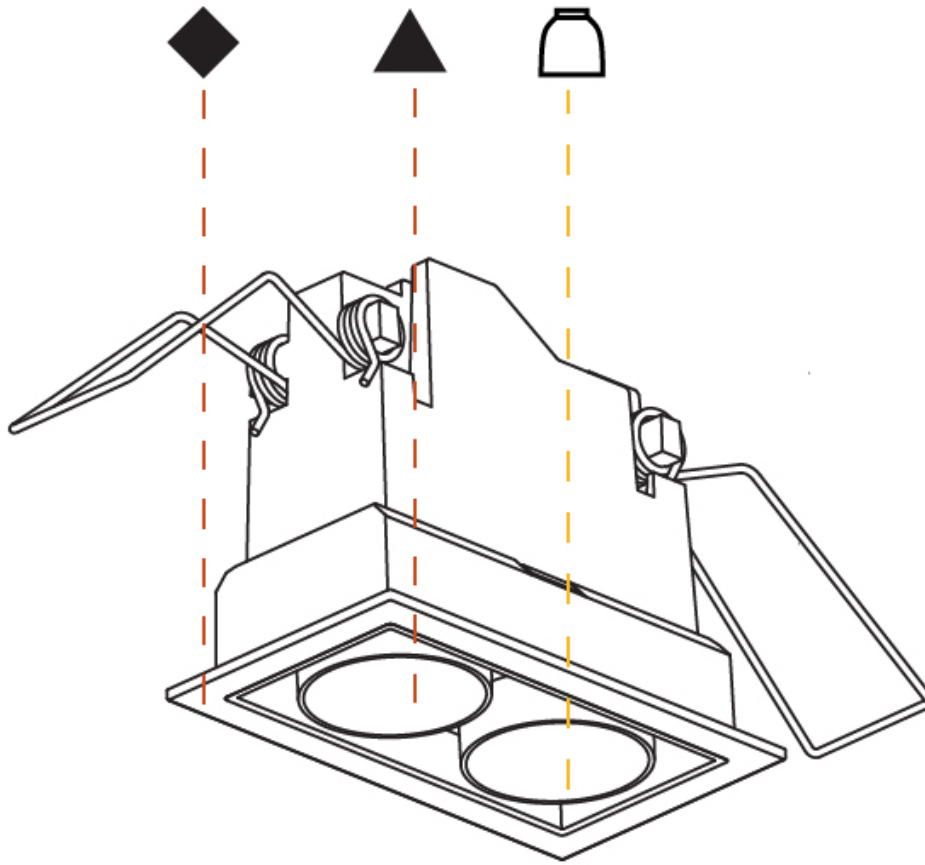

MAGIQ 2 CELL KORONA RECESSED

A35635-

PROJECT	_____
TYPE	_____
SPECIFIER	_____
QUANTITY	_____
DATE	_____