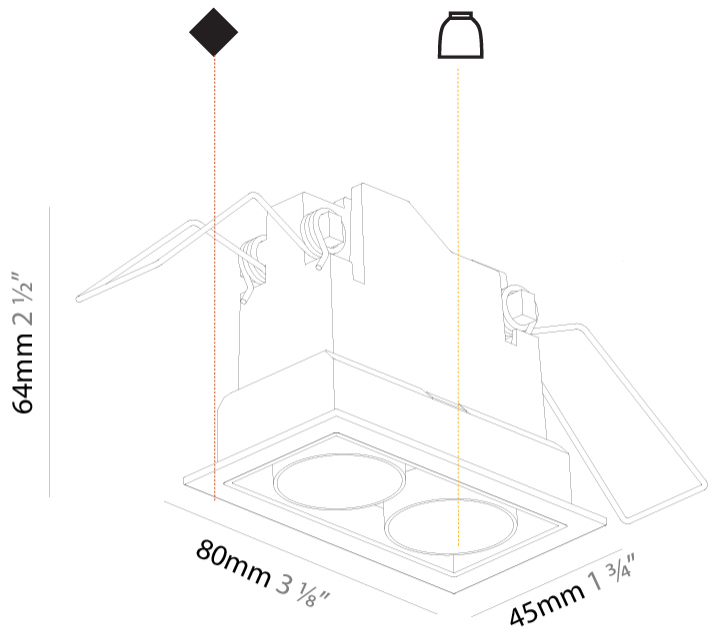

GENERAL

Series: Magiq
 Subseries: Magiq 2 Cell
 Brand: Prolicht
 Division: Architectural
 Mounting Type: Recessed
 Mounting Location: Ceiling
 Subcategory: Downlight

PHYSICAL

Shape: Rectangle
 Length (mm): 80
 Length (in): 3 1/8
 Width (mm): 45
 Width (in): 1 3/4
 Height (mm): 64
 Height (in): 2 1/2
 Ceiling Thickness (mm): 10 / 12.5 / 15 / 25 / 30
 Ceiling Thickness (in): 3/8 or 1/2 or 9/16 or 1 or 1 3/16
 Min. Recessing Depth (mm): 100
 Min. Recessing Depth (in): 3 15/16
 Light Distribution: Downlight
 Weight (kg): 0.145
 Weight (lbs): 0.32
 Fixture Finish: SSR / BKV / CWI / CRY / HAB / UFT / ITA / RUA / FTG / MYG / LOD / PUS / FRO / FUP / KIA / POP / BLS / SPG / MEY / GOH / GUM / CHC / COM / ABZ / JAG / OBR / MOS / ROR
 Holder Finish: WHI / BLK
 Fixture Material: Aluminum Die Cast
 Cut-out Measurements: 73mm / 2 7/8" x 38mm / 1 1/2"

OPTICAL

Reflector°: 8 / 18 / 34

RATINGS AND CERTIFICATIONS

Certified By: CSA Certified to UL and CSA Standards
 IP rating: IP20

100mm
3 15/16"

10 - 30 mm
3/8" - 1 3/16"

73mm x 38mm
2 7/8" x 1 1/2"

MAGIQ 2 CELL RECESSED

GENERAL

Series: Magiq
Subseries: Magiq 2 Cell Korona
Brand: Prolicht
Division: Architectural
Mounting Type: Recessed
Mounting Location: Ceiling
Subcategory: Downlight

PHYSICAL

Shape: Rectangle
Length (mm): 80
Length (in): 3 1/8
Width (mm): 45
Width (in): 1 3/4
Height (mm): 64
Height (in): 2 1/2
Ceiling Thickness (mm): 10 / 12.5 / 15 / 25 / 30
Ceiling Thickness (in): 3/8 or 1/2 or 9/16 or 1 or 1 3/16
Min. Recessing Depth (mm): 100
Min. Recessing Depth (in): 3 15/16
Light Distribution: Downlight
Weight (kg): 0.15
Weight (lbs): 0.33
Fixture Finish: SSR / BKV / CWI / CRY / HAB / UFT / ITA / RUA / FTG / MYG / LOD / PUS / FRO / FUP / KIA / POP / BLS / SPG / MEY / GOH / GUM / CHC / COM / ABZ / JAG / OBR / MOS / ROR
Holder Finish: WHI / BLK
Fixture Material: Aluminum Die Cast
Cut-out Measurements: 73mm / 2 7/8" x 38mm / 1 1/2"